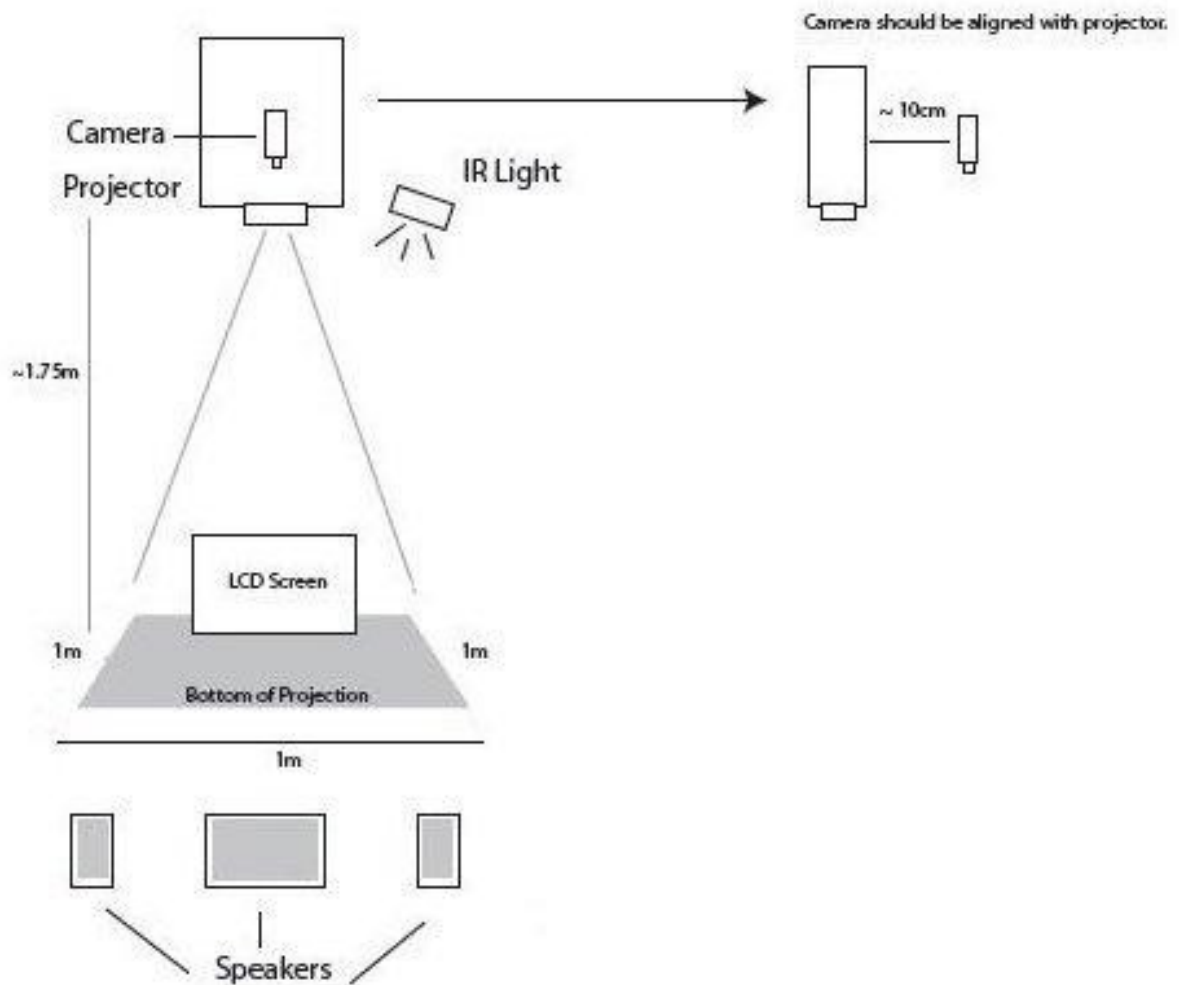

Delicate Boundaries Technical Rider

- Equipment Requirements** :
- : 1 PC
 - 2GB Ram
 - Nvidia GeForce Graphics Card, dual monitor
 - Windows XP
 - 1 USB2 Port
 - keyboard and mouse
 - power adapter
 - : 1 Digital Projector, 1024x768 resolution
 - : 1 LCD Screen, black, 15 or 17in + power
 - : 1 PCI Capture Card or USB2 PCT Capture Device
 - : 2 Speakers and cables
 - : 2 VGA Cables (1 must be extra long for overhead wiring)
 - : 1 long BNC Coaxial Cable
 - : 1 keyboard and mouse
 - : Mounting for Projector
 - : 1 BW Camera w / power
 - : 1 IR Illuminator w/ power
 - : 1 - 1mx1mx1m table, matte black top

1m x 1m x 1m Table
Painted, matte black