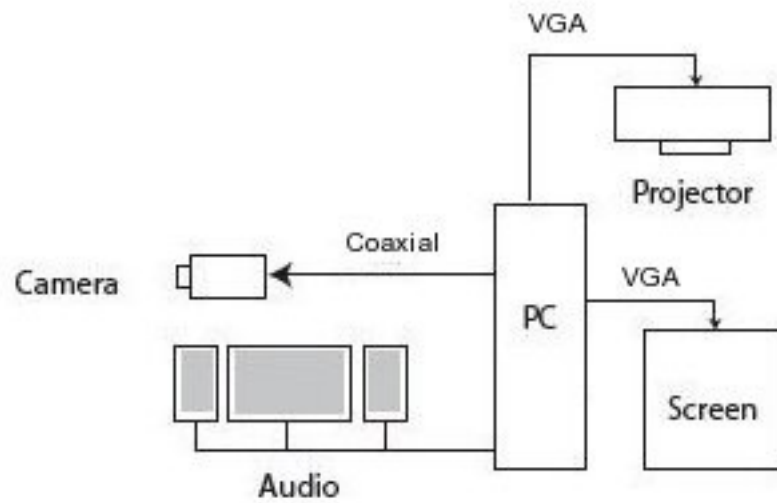

Delicate Boundaries Technical Rider

- Equipment Requirements** :
- : 1 PC
 - 2GB Ram
 - Nvidia GeForce Graphics Card, dual monitor
 - Windows XP
 - 1 USB2 Port
 - keyboard and mouse
 - power adapter
 - : 1 Digital Projector, 1024x768 resolution
 - : 1 LCD Screen, black, 15 or 17in + power
 - : 1 PCI Capture Card or USB2 PCT Capture Device
 - : 2 Speakers and cables
 - : 2 VGA Cables (1 must be extra long for overhead wiring)
 - : 1 long BNC Coaxial Cable
 - : 1 keyboard and mouse
 - : Mounting for Projector
 - : 1 BW Camera w / power
 - : 1 IR Illuminator w/ power
 - : 1 - 1mx1mx1m table, matte black top

1m x 1m x 1m Table
Painted, matte black